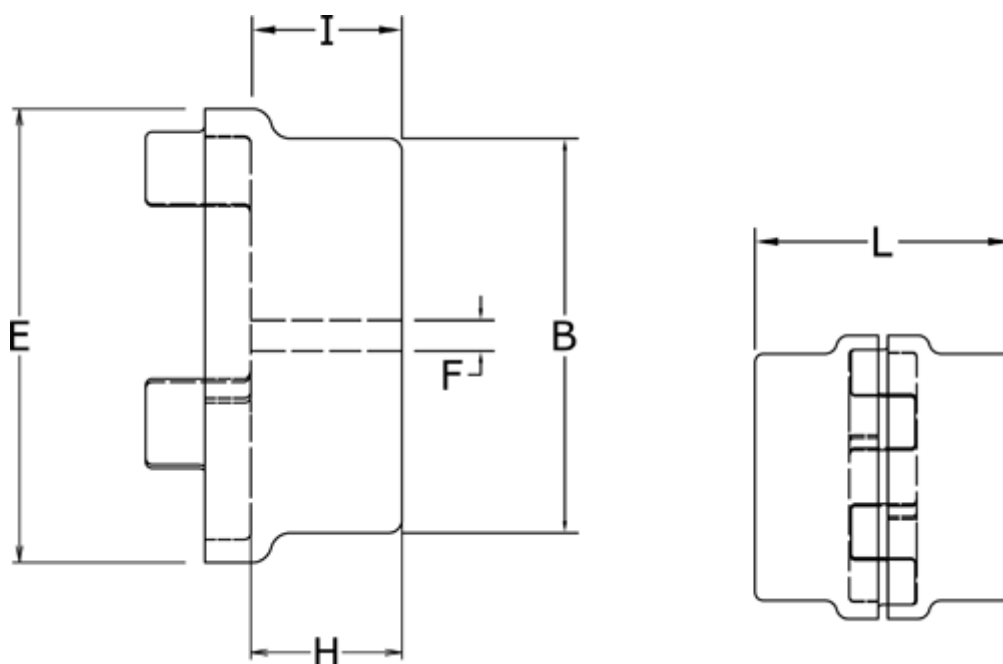

Data Sheet

Article number: 3304024AGG

Description: Coupling hub 24/32A
GG Cast iron, Predrilled

Measures

B	= 40
E	= 55
F	= -
H	= 30
I	= 24
L	= 78
Max. bore mm	= 24